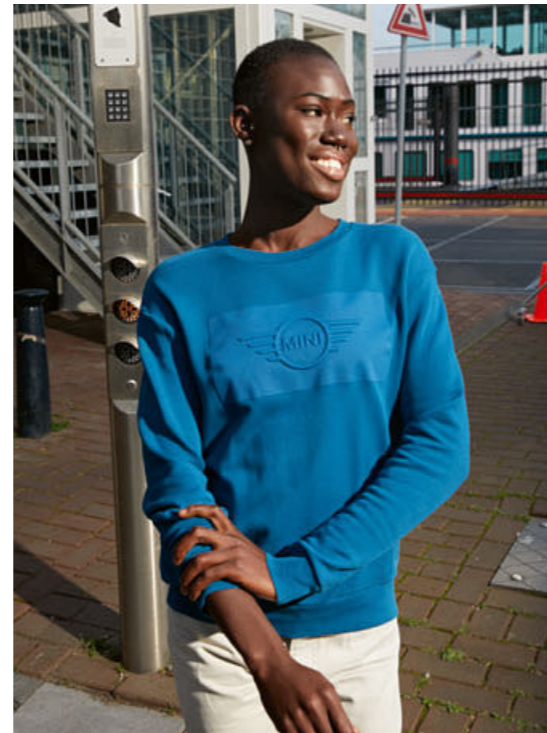

shop.mini.com

MINI WORDMARK GRADIENT T-SHIRT WOMEN'S

100% cotton (organic)
Island/Black/White
XXS-XL 80 14 5A0A751-56
Grey/Energetic Yellow/White
XXS-XL 80 14 5A0A758-63

MINI 3D STRIPES WING LOGO T-SHIRT WOMEN'S