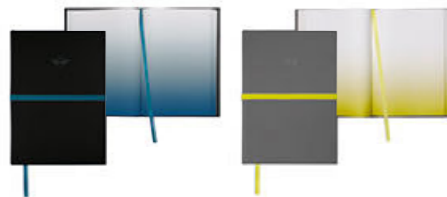

ABS with rubber finish, 32 GB

Energetic Yellow
80 29 5A21223
1.8 × 1.8 × 4.5 cm

MINI CABLE TIES

100% polypropylene

Black/White/Energetic Yellow
80 27 5A21240
25 × 1.2 cm (set of 3)

MINI GRADIENT NOTEBOOK

Cover: soft-touch paper cardboard
Paper: stone paper with gradient print