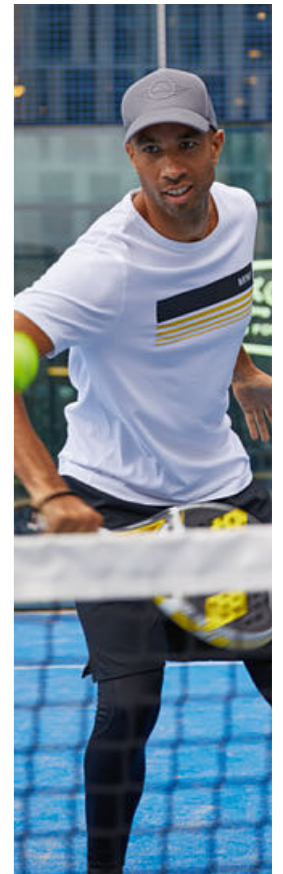

100% cotton (organic)
Island/Black/White
XXS-XL 80 14 5A0A751-56
Grey/Energetic Yellow/White
XXS-XL 80 14 5A0A758-63

100% cotton (organic)
White/Energetic Yellow/Black
XXS-XL 80 14 5A0A765-70
Black/Energetic Yellow/White
XXS-XL 80 14 5A0A772-77

100% cotton (organic)
Island
XXS-XL 80 14 5A0A779-84
Grey
XXS-XL 80 14 5A0A786-91

100% polyester
Black
XXS-XL 80 14 5A0A793-98